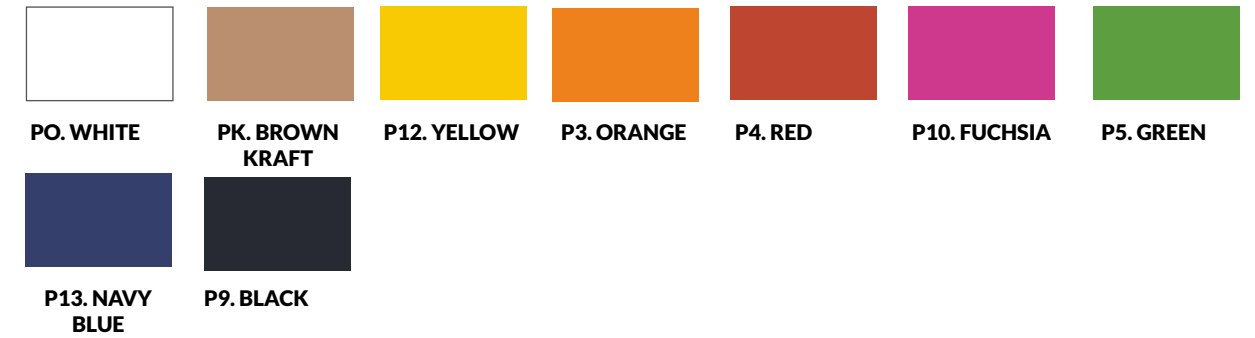

NO TEJIDO • NON WOVEN • NON TISSÉ

* Material real colours may differ from the colour indicated above.

ALGODÓN • COTTON • COTON

POLIÉSTER • POLYESTER

PAPEL • PAPER • PAPIER

PEVA

RPET

Global Shanqiu S.L.
Av. Cornellà 144, Bajos 3^a
08950 Esplugues de Llobregat - Barcelona -
Spain www.globalsq.com