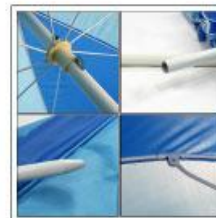

BEACH
UMBRELLA

BEACH
UMBRELLA

HT-BE014

HT-BE051

HT-BE018

HT-BE064

HT-BE055

HT-BE050

HT-BE047

HT-BE046

HT-BE040

HT-BE024

Size:115*8K
Fabric:190T polyester
Ribs:3.8mm white steel ribs
Pole:dia 28/32mm, 135/95cm
length white steel pole

HT-BE072

HT-BE049

Size:96*8K
Fabric:170T polyester with silver
Ribs:2.8mm white steel ribs
Pole:dia 22/25mm,
105/96cm length white steel pole
Tilt:iron cover tilt

HT-BE054