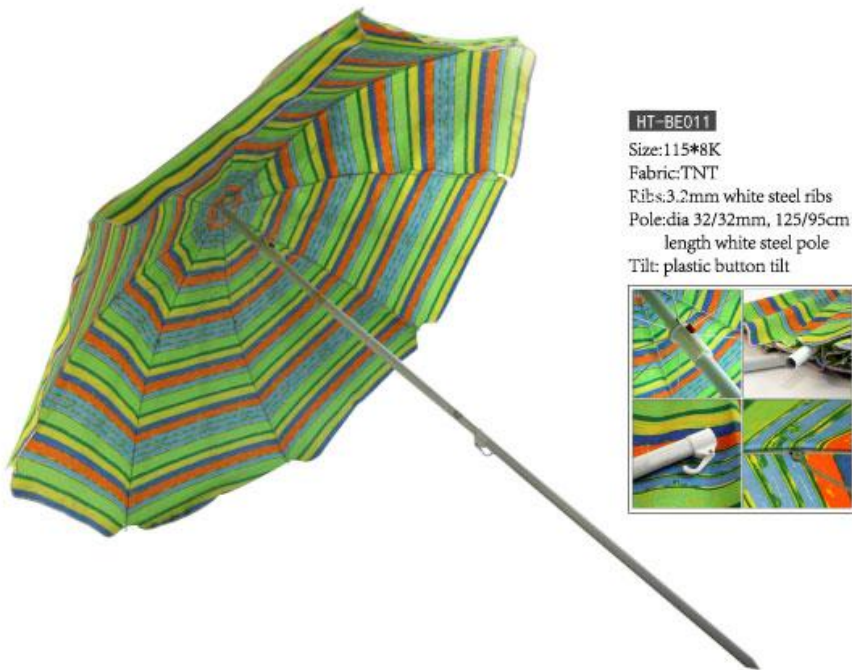

Global Shanqiu S.L.

Av. Cornellà 144, Bajos 3^a
08950 Esplugues de Llobregat
Barcelona - Spain
www.globalsq.com

UMBRELLA CATALOG

HT-BE011
 Size:115*8K
 Fabric:TNT
 Ribs:3.2mm white steel ribs
 Pole:dia 32/32mm, 125/95cm
 length white steel pole
 Tilt: plastic button tilt