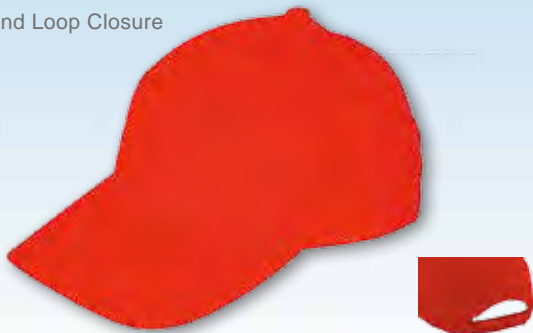

HC635

6 Panel Cap
Acrylic Twill
Hook and Loop Closure