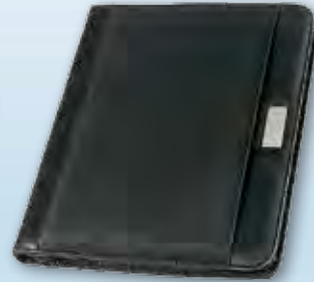

F039A

A4 Portfolio with Zipper Closure
 Size:26×34.5×2cm
 Material: PVC
 Pen Not Included

F038

A4 Portfolio with Calculator
Size:25×33×1.5cm
Material: PVC
Pen Not Included

F039

A4 Portfolio with Zipper Closure
Size:26×34.5×2.5cm
Material: PVC
Pen Not Included

F039R

A4 Portfolio with Zipper Closure
Size:26×34.5×3cm
Material: PVC
with 2 Ring Binder, Calculator
Pen Not Included

F041

A4 Portfolio with Zipper Closure
Size:27×34×2.5cm
Material: Microfiber Matching PVC
Metal Plate Available For Laser Logo
Pen Not Included