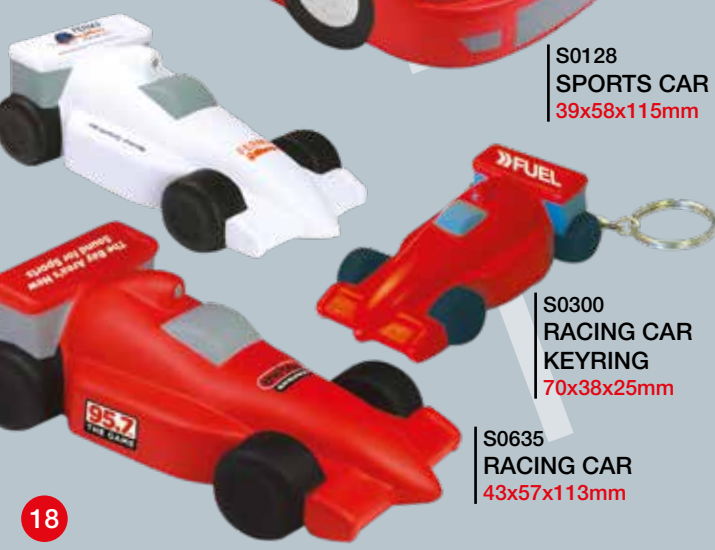

S0029
BEETLE KEYRING
30x38x72mm

S0442
MINI CAR
40x30x98mm

MIN ORDER
50

S2083
ELECTRIC CAR
40x44x97mm

S0543
LIMOUSINE
28x38x100mm

S2024
SUV 4X4 CAR
50x50x117mm

S0495
BLACK TAXI CAB
30x35x85mm

FAST DELIVERY!