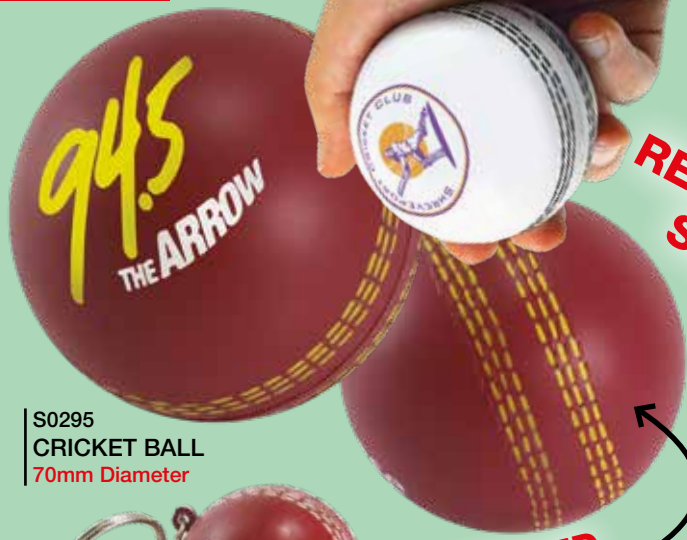

**REALISTIC
SIZE!**

**DETAILED
STITCHING**