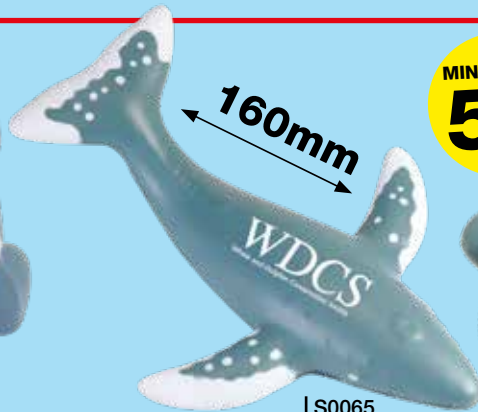

S0230
WASP
83x75x110mm

S0796
BEE
96x112x58mm

S0614
HEDGEHOG
88x50x60mm

S0416
LADYBIRD
38x65x82mm

S0613
WORM
75x30x70mm

S0556
CATERPILLAR
85x68x65mm

S2002
FROG
55x85x85mm

S0051
PENGUIN
115x64x50mm

S0183
PENGUIN KEYRING
68x38x25mm

S0517
PENGUIN
85x68x54mm

S0232
DUCK
70x62x88mm

S0186
DUCK KEYRING
52x50x65mm

S1841
DRAGON
100x80x110mm

S2105
UNICORN
135x100x38mm

MIN ORDER

50

S0178
SEAL
78x80x85mm

S0065
BLUE WHALE
35x110x160mm

S0563
SHARK
52x85x148mm

S0239
WHALE
40x50x150mm

S0187
DOLPHIN
KEYRING
31x40x75mm

S0064
DOLPHIN
40x55x115mm

S0198
KILLER WHALE
KEYRING
32x48x80mm

S0066
KILLER WHALE
70x61x160mm