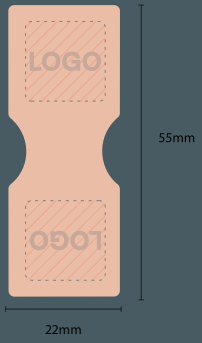

CUSTOMIZATION

LABEL
EMBROIDERED OR SUBLIMATED

RUBBER

LEATHER
OR
VEGAN LEATHER

Logos on
Lanyard

custom sizes available