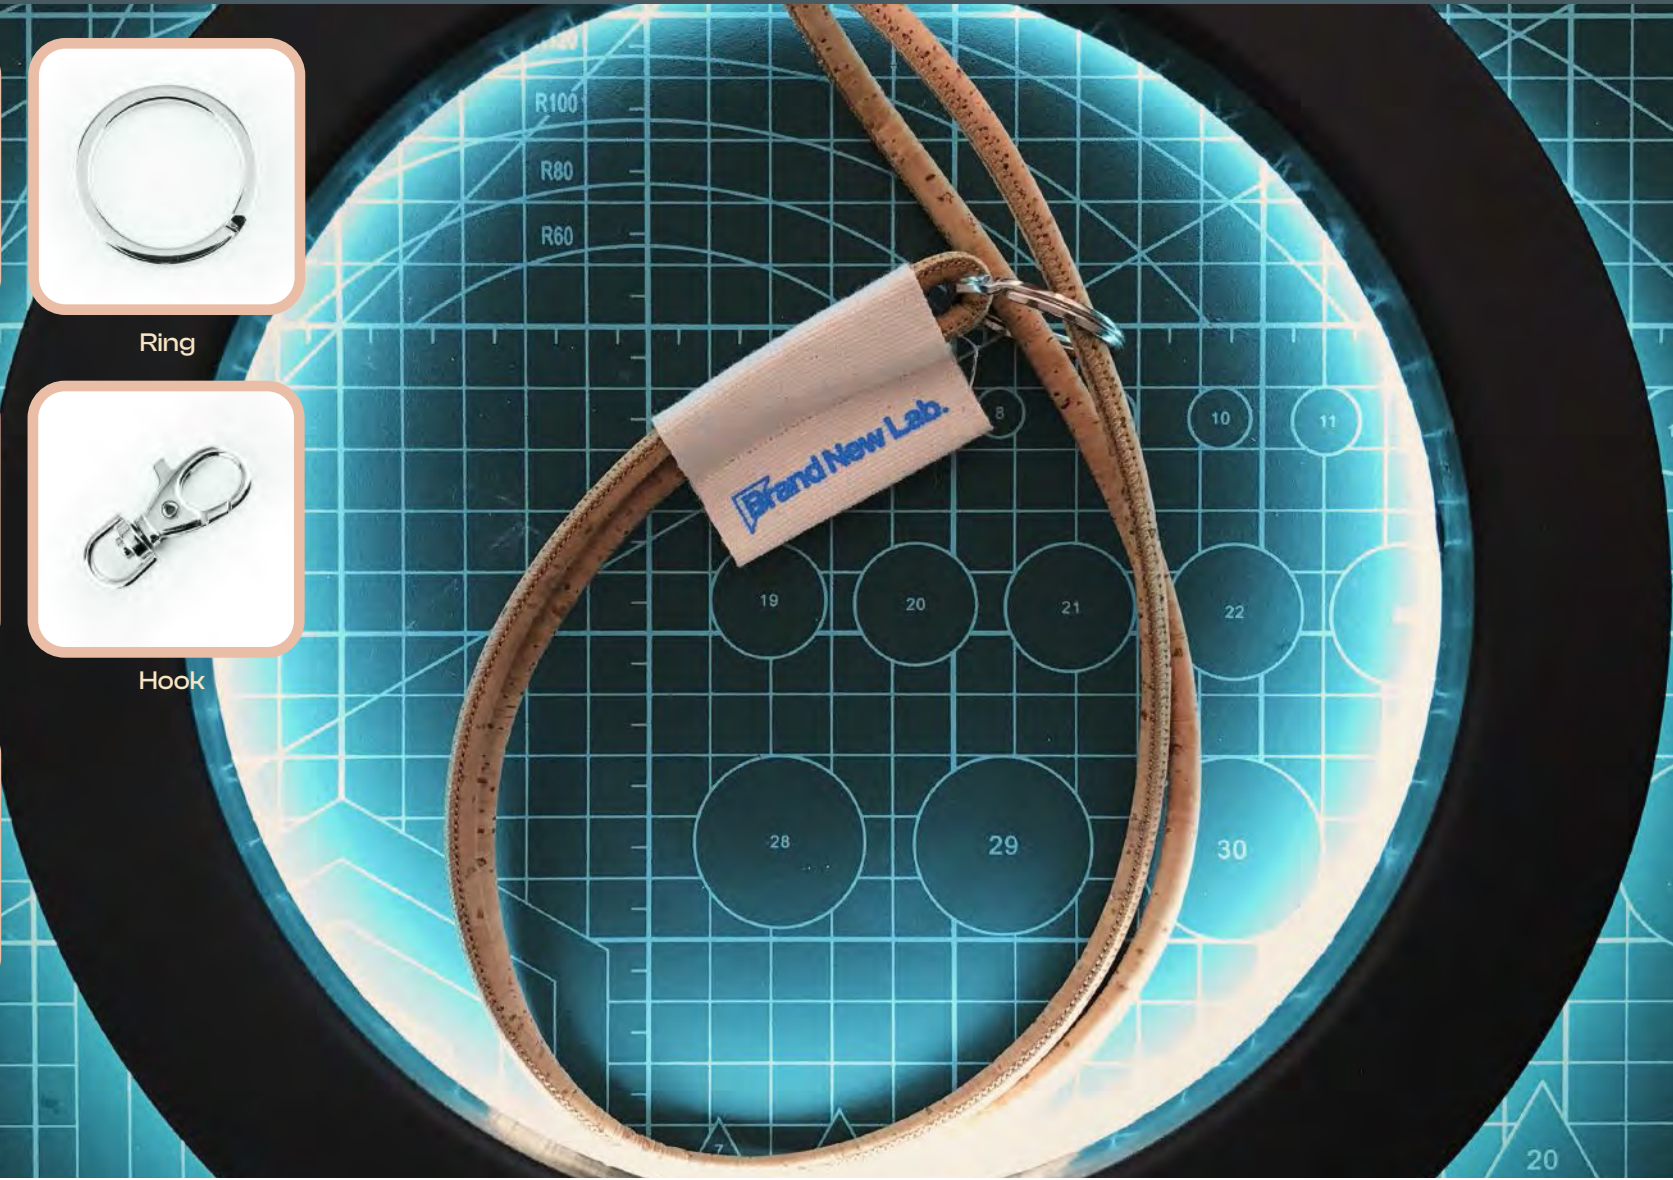

Ring

Black ring

Hook

Carabiner

LEATHER

ZERO
WASTE

MODELS

FLAT