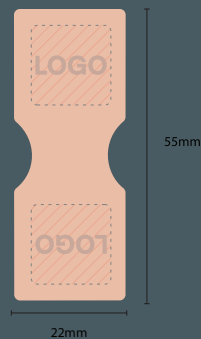

SIZING

Thickness

3mm

5mm

Sizes

Finger

Wrist

Neck

custom sizes available

CUSTOMIZATION

LABEL
EMBROIDERED OR SUBLIMATED

RUBBER

LEATHER
OR
ECO LEATHER

custom sizes available

FINISHING

Premium ring