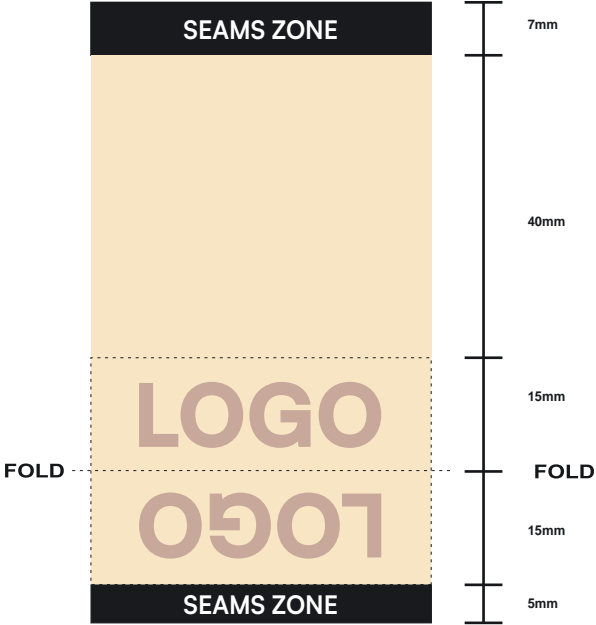

Reflective
with light

COTTON ROPE

Label

COTTON ROPE

 schulthess
klinik

PORSCHE
EUROPEAN OPEN

TUBULAR LANYARD

SIZING

Carabiner

Hook

and more...

SIZING

Thickness

10mm / 15mm / 20mm
and more.

Sizes

Regular