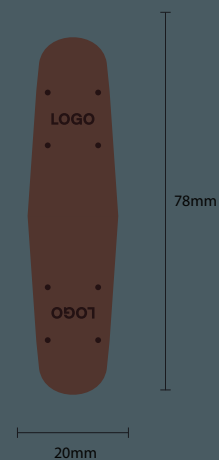

SIZING

Thickness

3mm

5mm

Sizes

Finger

Wrist

Neck

custom sizes available

CUSTOMIZATION

LABEL
EMBROIDERED OR SUBLIMATED

RUBBER

LEATHER
OR
ECO LEATHER

custom sizes available

FINISHING

Premium ring

Carabiner

Hook

and more...

SIZING

Thickness

10mm / 15mm / 20mm
and more.

Sizes

Regular