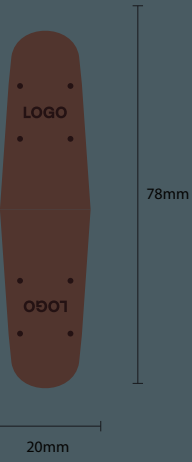

LEATHER
OR
VEGAN LEATHER

Logos on
Lanyard

custom sizes available