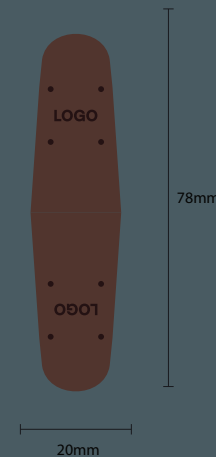

LEATHER
OR
VEGAN LEATHER

custom sizes available