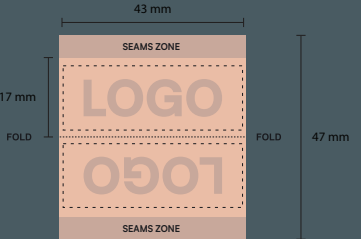

CUSTOMIZATION

LABEL
EMBROIDERED OR SUBLIMATED