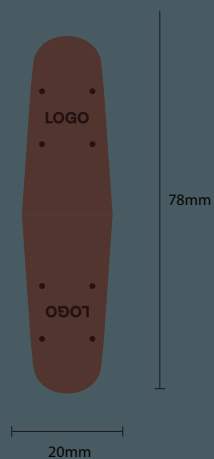

SIZING

Thickness

3mm

5mm

Sizes

Finger

Wrist

Neck

Geniune Leather

LABEL
LEATHER

Geniune Leather
or
Vegan Leather

CUSTOMIZATION

EMBOSSING

LEATHER
OR
VEGAN LEATHER

FULL LEATHER

custom sizes available

Carabiner

Hook

and more...

SIZING

Thickness

10mm / 15mm / 20mm
and more.

Sizes

Regular