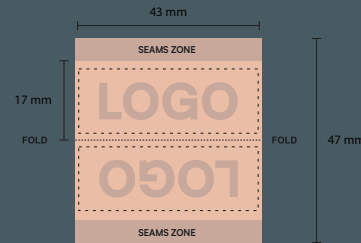

7mm

Sizes

Finger

Wrist

Neck

custom sizes available

CUSTOMIZATION

LABEL
EMBROIDED OR SUBLIMATED

Carabiner

Hook

and more...

SIZING

Thickness

10mm / 15mm / 20mm
and more.

Sizes

Regular